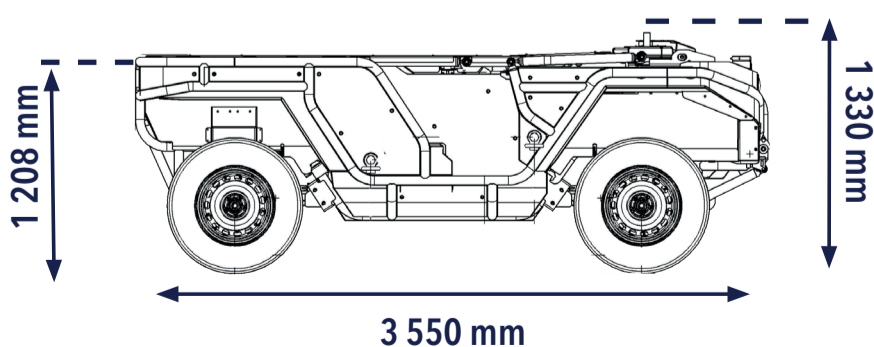

4x4 light, all-terrain vehicle, high speed, modular with open cab.

GVWR: 2.2 t

Electric transmission

4 in wheel motors

Range: 10 h or 400 km
Range extender: in option

Crew: from 1 to 3 people